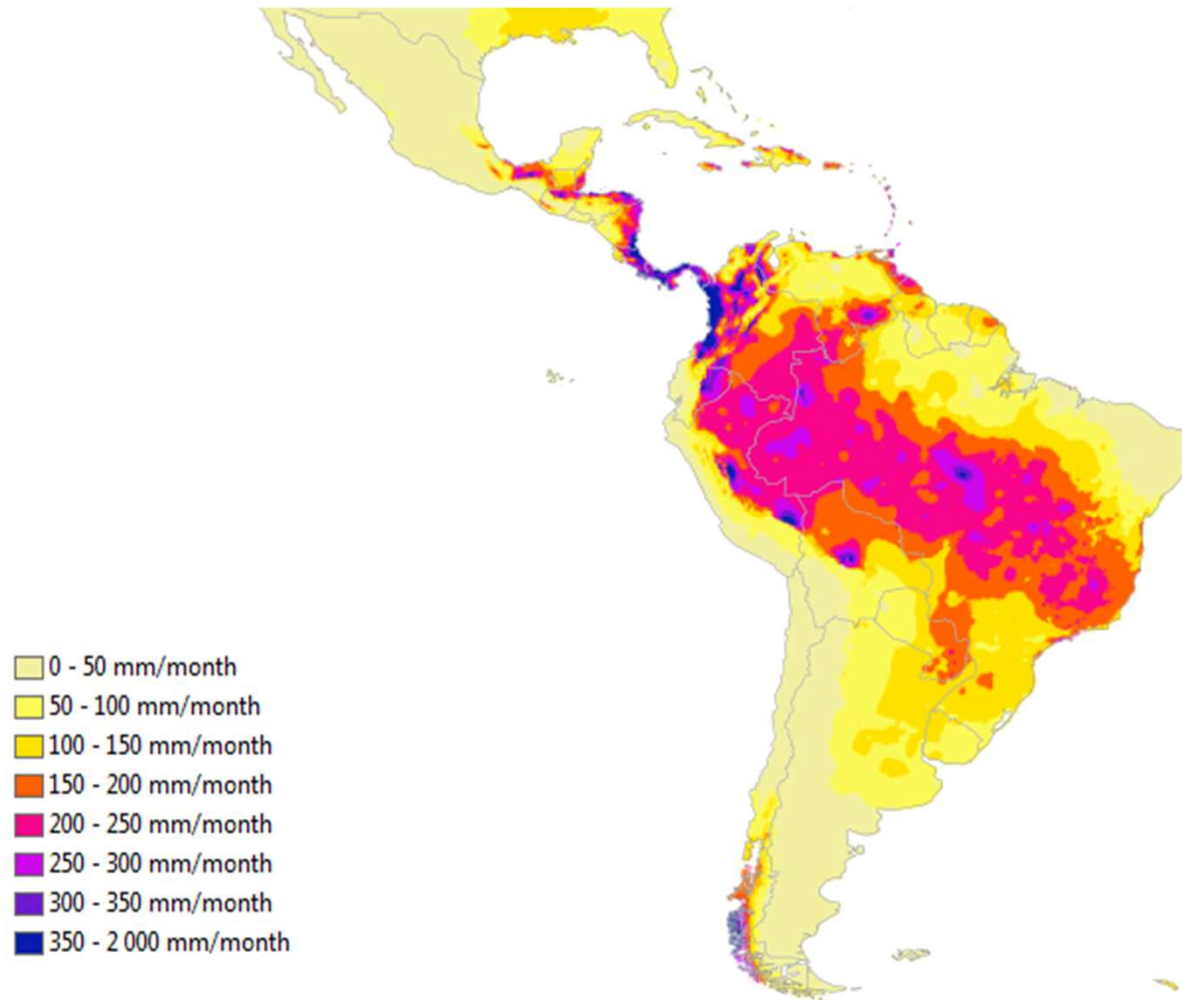

AVERAGE PRECIPITATION NOVEMBER